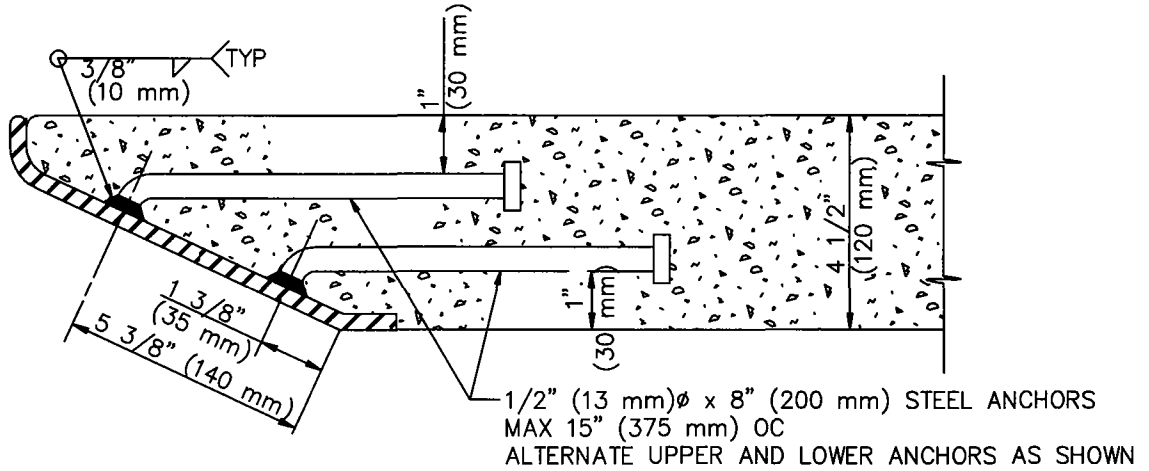

FACE PLATE ANCHORS

HOOK ANCHOR - 4 1/2" (120 mm) TOP SLAB

ROUND HEAD ANCHOR - 4 1/2" (120 mm) TOP SLAB