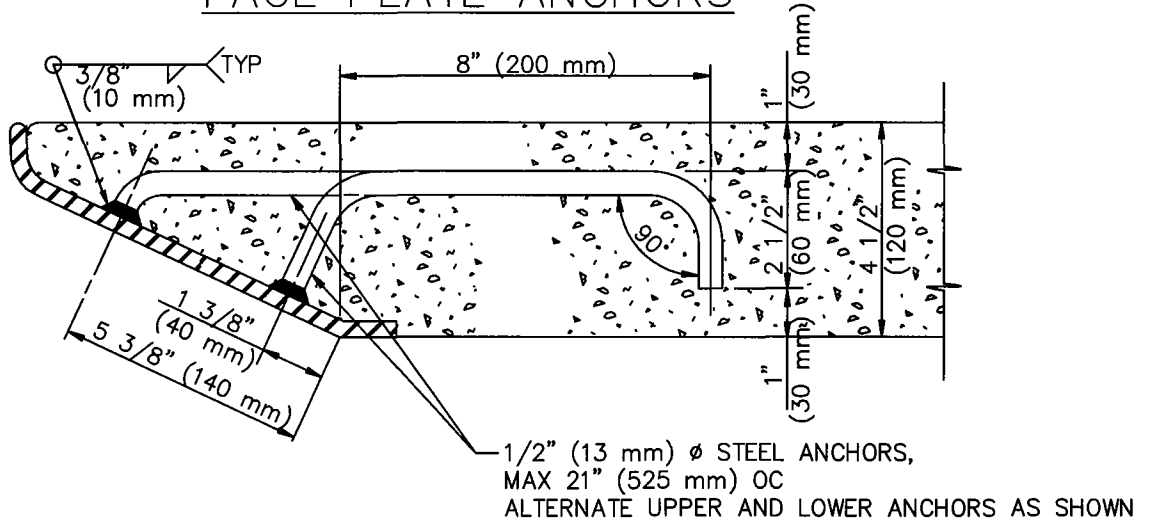

FACE PLATE ANCHORS

HOOK ANCHOR - 4 1/2" (120 mm) TOP SLAB

ROUND HEAD ANCHOR - 4 1/2" (120 mm) TOP SLAB