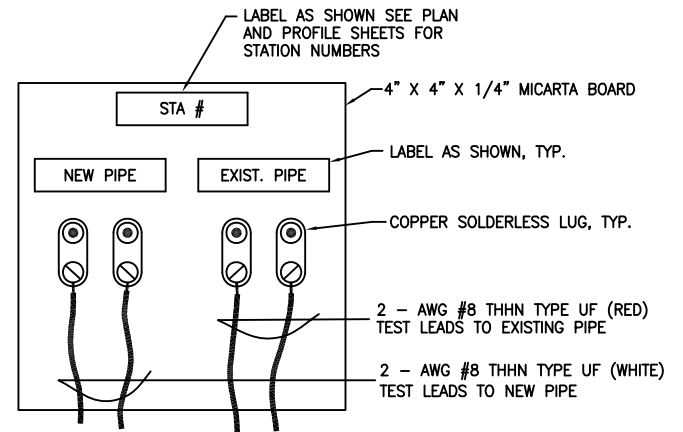

TEST STATION

TEST STATION BOARD

Derrick Whitehead
 DERRICK WHITEHEAD
 ENVIRONMENTAL UTILITIES DIRECTOR

	ENVIRONMENTAL UTILITIES DEPARTMENT
	INSULATING FLANGE TEST STATION
SCALE: NONE REVISED: MARCH 2007 DRAWN BY: R. VAN NESS APPROVED BY: D. WHITEHEAD	W-19