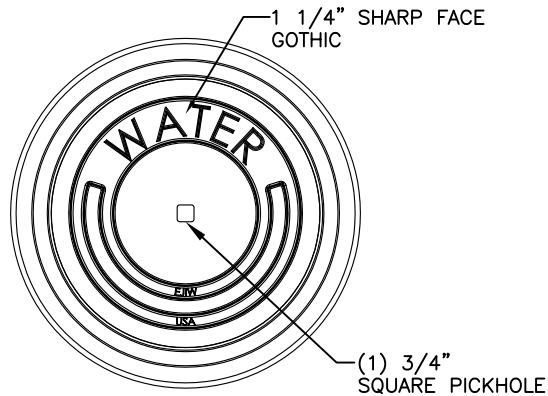

3697C 3697Z Assembly

COVER SECTION

FRAME SECTION

Product Number

00369700

Design Features

- Materials
 - Cleanout/Monument Box Frame
 - Gray Iron (CL35B)
 - Cleanout/Monument Box Cover
 - Gray Iron (CL35B)

- Design Load
 - Heavy Duty
- Open Area
 - n/a
- Coating
 - Dipped
- √ Designates Machined Surface