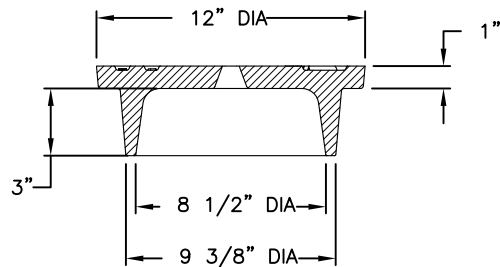

3697C 3697Z Assembly

COVER SECTION

FRAME SECTION

Product Number

00369700

Design Features

- Materials
 - Cleanout/Monument Box Frame
 - Gray Iron (CL35B)
 - Cleanout/Monument Box Cover
 - Gray Iron (CL35B)

- Design Load
 - Heavy Duty
- Open Area
 - n/a
- Coating
 - Dipped
- √ Designates Machined Surface

Certification

-
-
-
- Country of Origin:USA

Major Components

00369710
00369720

Drawing Revision

11/15/2006 Designer: DEW
6/3/2013 Revised By: MAH

Disclaimer

Weights (lbs./kg) dimensions (inches/mm) and drawings provided for your guidance. We reserve the right to modify specifications without prior notice.