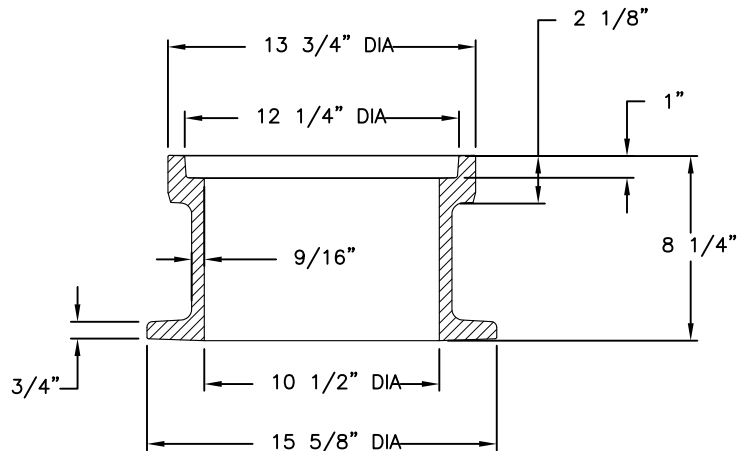

3697C 3697Z Assembly

COVER SECTION

FRAME SECTION

Product Number

00369700

Design Features

- Materials
 - Cleanout/Monument Box Frame
 - Gray Iron (CL35B)
 - Cleanout/Monument Box Cover
 - Gray Iron (CL35B)

- Design Load
 - Heavy Duty
- Open Area
 - n/a
- Coating
 - Dipped
- √ Designates Machined Surface

Certification

-
-
-
- Country of Origin:USA

Major Components

00369710
00369720

Drawing Revision

11/15/2006 Designer: DEW
6/3/2013 Revised By: MAH

Disclaimer

Weights (lbs./kg) dimensions (inches/mm) and drawings provided for your guidance. We reserve the right to modify specifications without prior notice.