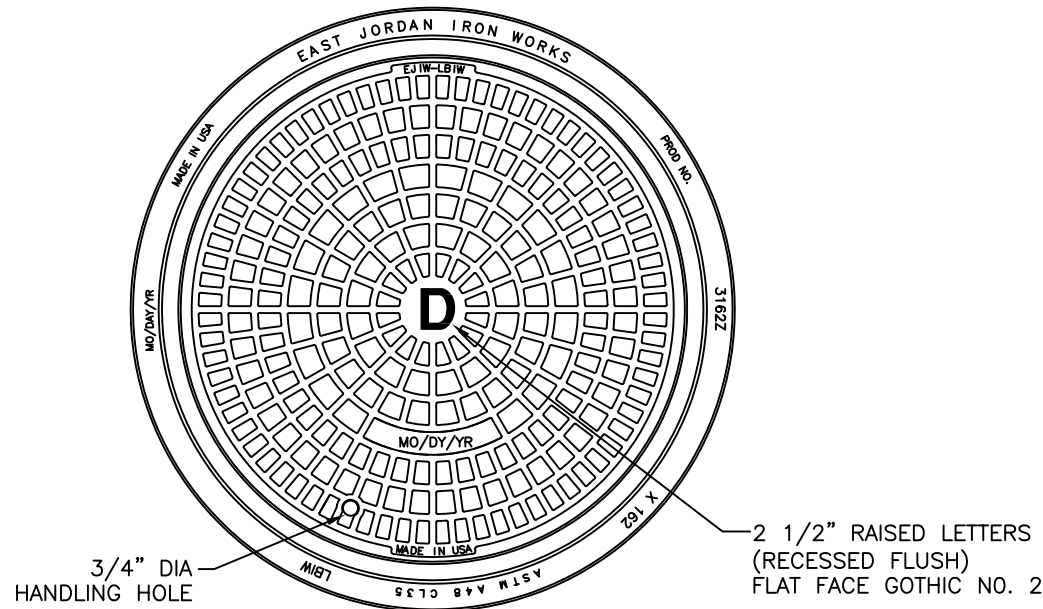

800-626-4653
www.ejiw.com
MADE IN USA

PRODUCT NUMBER

00316208

CATALOG NUMBER

**3162C
3162Z**

MANHOLE ASSEMBLY
LB 1495

LOAD RATING

HEAVY DUTY H-20

COATING

DIPPED

ESTIMATED WEIGHT

COVER - 180 LBS.
FRAME - 260 LBS.
UNIT - 440 LBS.

MATERIAL SPECIFICATION

COVER - GRAY IRON
ASTM A48 CL35B
FRAME - GRAY IRON
ASTM A48 CL35B

OPEN AREA
N/A

√ DESIGNATES MACHINED
SURFACE

DRAWN SBB	DATE 05/15/03
--------------	------------------

LAST REVISED SMH	DATE 07/29/09
---------------------	------------------

REFERENCE INFORMATION

00316228
00316210

3/4" DIA
HANDLING HOLE

2 1/2" RAISED LETTERS
(RECESSED FLUSH)
FLAT FACE GOTHIC NO. 2