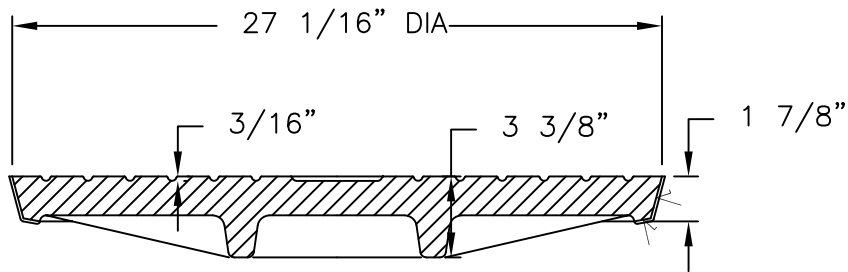

BOTTOM VIEW

SECTION

MACHINE DETAIL

REF: LACSD #S-a-228

EJIW EAST JORDAN
IRON WORKS EST.1883

800-626-4653
www.ejiw.com
MADE IN USA

PRODUCT NUMBER
00311824

CATALOG NUMBER
3118C

COVER
(LB 1500) (LB 1503)

LOAD RATING
HEAVY DUTY

COATING
DIPPED

MATERIAL SPECIFICATION
COVER - GRAY IRON
ASTM A48 CL35B

ESTIMATED WEIGHT
COVER - 253 LBS.
WEIGHT MAY VARY +/- 5%

OPEN AREA
N/A

✓ DESIGNATES
MACHINED SURFACE