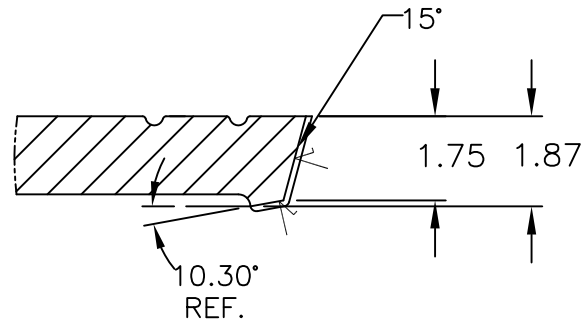

BOTTOM VIEW

SECTION

MACHINE DETAIL

REF: LACSD #S-a-228

EJIW EAST JORDAN
IRON WORKS EST.1883

800-626-4653
www.ejiw.com
MADE IN USA

PRODUCT NUMBER
00311824

CATALOG NUMBER
3118C

COVER
(LB 1500) (LB 1503)

LOAD RATING
HEAVY DUTY

COATING
DIPPED

MATERIAL SPECIFICATION
COVER - GRAY IRON
ASTM A48 CL35B

ESTIMATED WEIGHT
COVER - 253 LBS.
WEIGHT MAY VARY +/- 5%

OPEN AREA
N/A

✓ DESIGNATES
MACHINED SURFACE